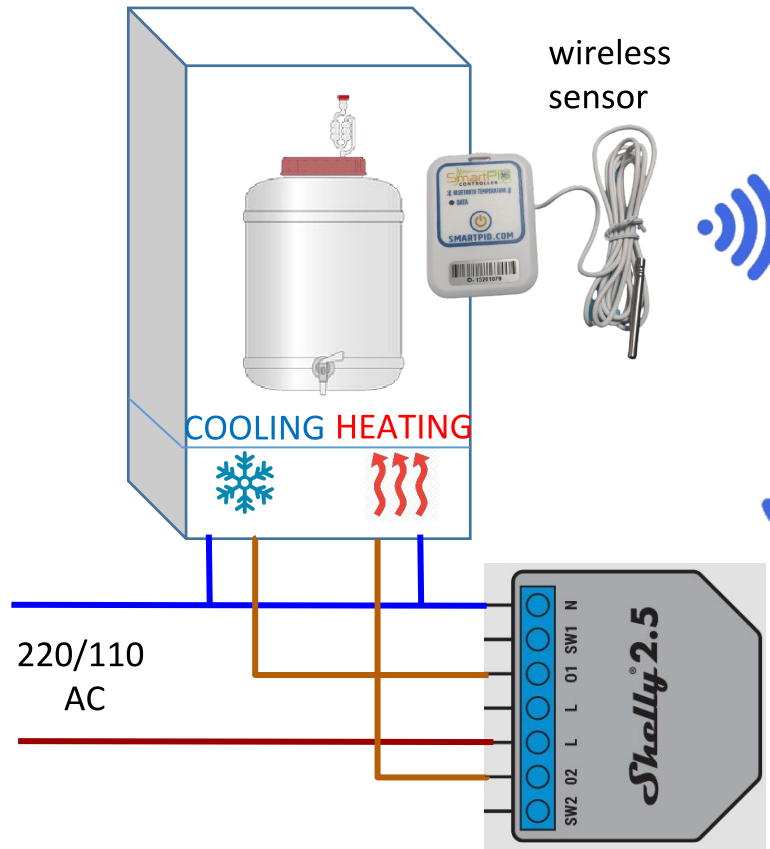

SmartPID M5 Mini

Integration Guide

<https://smartpid.com>

smartpid@arzaman.com

Thermostatic control (cooling + heating) fridge + heating pad

SmartPID M5
CONTROLLER

WiFi

WiFi

MQTT

wireless relay

No wires
No cabling

WEB APP

- Monitor parameters
- Notify events/alarms
- Change temperature
- Define profiles

Jacketed Fermenter Control

Glycol chiller + recirculating pump / solenoid valve

No wires
No cabling

220/110
AC

- Monitor parameters
- Notify events/alarms
- Change temperature
- Define profiles

WEB APP

Glycol chiller

wireless relay