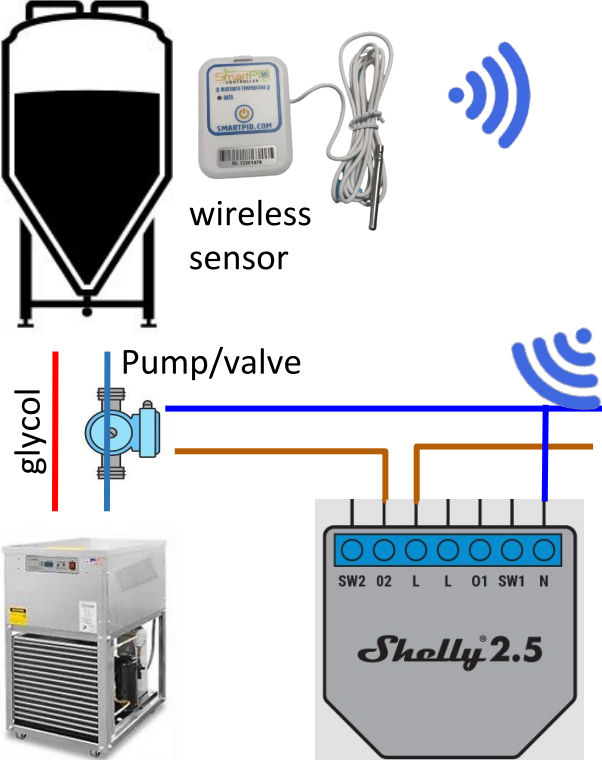

MQTT

wireless relay

No wires
No cabling

WEB APP

- Monitor parameters
- Notify events/alarms
- Change temperature
- Define profiles

Jacketed Fermenter Control

Glycol chiller + recirculating pump / solenoid valve

No wires
No cabling

220/110
AC

- Monitor parameters
- Notify events/alarms
- Change temperature
- Define profiles

WEB APP

Glycol chiller

wireless relay