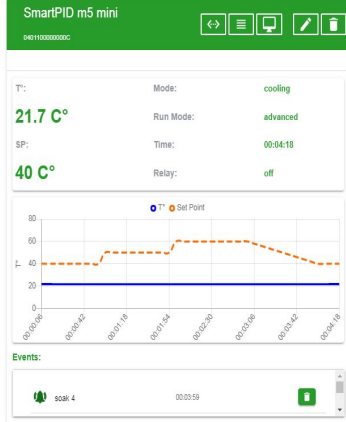

MQTT

wireless relay

No wires
No cabling

WEB APP

- Monitor parameters
- Notify events/alarms
- Change temperature
- Define profiles

Jacketed Fermenter Control

Glycol chiller + recirculating pump / solenoid valve

No wires
No cabling

220/110
AC

- Monitor parameters
- Notify events/alarms
- Change temperature
- Define profiles

WEB APP

Glycol chiller

wireless relay