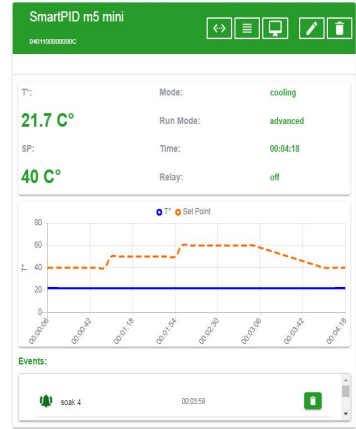

MQTT

wireless relay

No wires
No cabling

WEB APP

- Monitor parameters
- Notify events/alarms
- Change temperature
- Define profiles

Jacketed Fermenter Control

Glycol chiller + recirculating pump / solenoid valve